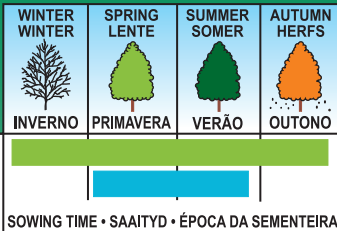

Hermetically Sealed in Foil for Freshness

MayFord

F1 HYBRID TOMATO F1 BASTER TAMATIE LEGATO

LOCATION LIGGING LOCALIZAÇÃO