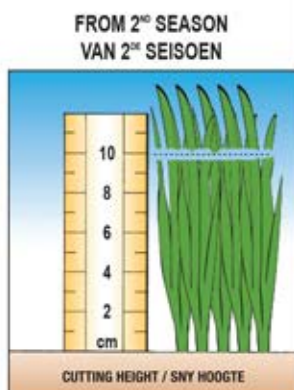

LOCATION / LIGGING		WINTER	SPRING	SUMMER	AUTUMN
		WINTER	LENTE	SOMER	HERFS
FROST FREE AREAS RYPVRYGEBIEDE FROST AREAS RYPGEBIEDE		SOWING TIME / SAAITYD 			

**BUSHVELD GRASS MIXTURE:** Savanna areas with summer rainfall.