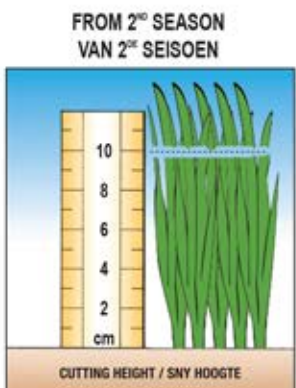

LOCATION / LIGGING 		WINTER WINTER	SPRING LENTE	SUMMER SOMER	AUTUMN HERFS
FROST FREE AREAS RYPVRYGEBIEDE FROST AREAS RYPGEBIEDE	SOWING TIME / SAAITYD not suitable for frost free areas				

GRASSVELD GRASS MIXTURE: Grassland areas of the central plateau and escarpment. Biomosome™ seed mixtures have been developed on BIOME principles.