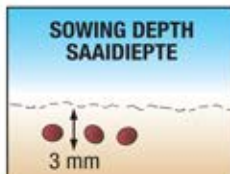

LOCATION / LIGGING

WINTER

WINTER

SPRING

LENTE

SUMMER

SOMER

AUTUMN

HERFS

 FROST FREE AREAS
RYPVRYGEBIEDE

 FROST AREAS
RYPGEBIEDE

SOWING TIME / SAAITYD

LAWN SEED Buffalo grass *Stenotaphrum secundatum*.
Indigenous to the coastal areas of South Africa.
The grass is a very strong lawn with coarse textured and broad leaves.
Buffalo lawn has a beautiful deep green colour and is slow growing and therefore has a reputation of being a low maintenance product.