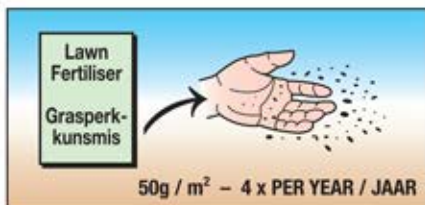

LOCATION / LIGGING

WINTER

WINTER

SPRING

LENTE

SUMMER

SOMER

AUTUMN

HERFS

 FROST FREE AREAS
RYPVRYGEBIEDE

 FROST AREAS
RYPGEBIEDE

SOWING TIME / SAAITYD

LAWN SEED Buffalo grass *Stenotaphrum secundatum*.
Indigenous to the coastal areas of South Africa.
The grass is a very strong lawn with coarse textured and broad leaves.
Buffalo lawn has a beautiful deep green colour and is slow growing and therefore has a reputation of being a low maintenance product.