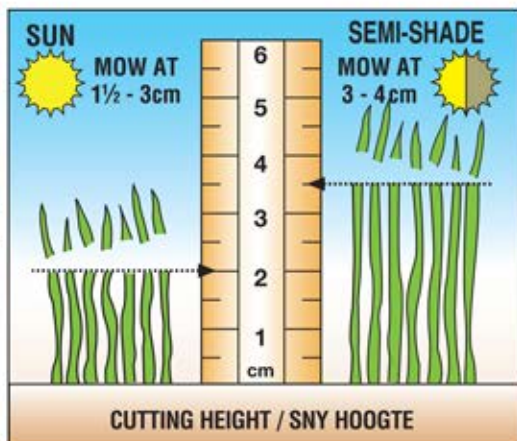

LOCATION / LIGGING

WINTER

WINTER

SPRING

LENTE

SUMMER

SOMER

AUTUMN

HERFS

 FROST FREE AREAS
RYPVRYGEBIEDE

 FROST AREAS
RYPGEBIEDE

SOWING TIME / SAAITYD

LAWN SEED Buffalo grass *Stenotaphrum secundatum*.
Indigenous to the coastal areas of South Africa.
The grass is a very strong lawn with coarse textured and broad leaves.
Buffalo lawn has a beautiful deep green colour and is slow growing and therefore has a reputation of being a low maintenance product.