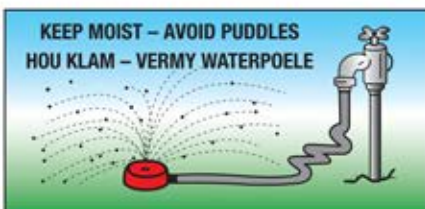

LOCATION / LIGGING

WINTER

WINTER

SPRING

LENTE

SUMMER

SOMER

AUTUMN

HERFS

 FROST FREE AREAS
RYPVRYGEBIEDE

 FROST AREAS
RYPGEBIEDE

SOWING TIME / SAAITYD

LAWN SEED Buffalo grass *Stenotaphrum secundatum*.
Indigenous to the coastal areas of South Africa.
The grass is a very strong lawn with coarse textured and broad leaves.
Buffalo lawn has a beautiful deep green colour and is slow growing and therefore has a reputation of being a low maintenance product.